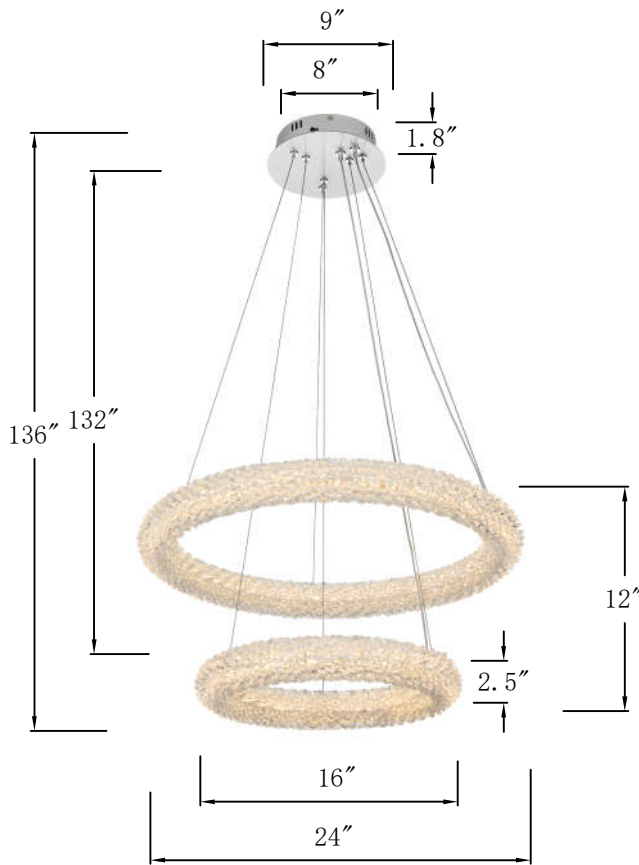

PRODUCT SPECIFICATION SHEET

BOWEN COLLECTION

BOWEN 2-Light Chrome Pendant Clear Crystal

Chrome
Item No:3800G24C

Satin Gold
Item No:3800G24SG

Available Finishes

The Collection is composed of ,Pendants, Flush Mounts and Wall Sconce

Dimensions

Canopy Size(in)	D9"H1.8"
Chain/Rod Length	N/A
Length	N/A
Width	24"
Height	12"
Maximum Height	136"

Specifications

Finish	2 Finishes
Material	Metal / Crystal
Crystal Color	Clear
Type	Pendant
Hanging Device	Electric Wire
Voltage	110-125V
Dimmable	YES
Warranty	1 Year Limited
Shipment Type	Small Parcel

Bulb / Socket

Socket Type	LED
Number of Lights	2
Wattage/Bulb	56W
Included	YES

Installation

Indoor/Outdoor	Indoor
Dry/Wet/Damp	Dry
Weight	20.4 LBS
Wire Length	132
Safety Rating	ETL Listed
Color temperature	3000K/4500K/6000K
Lumen	3920 LM
CRI	80