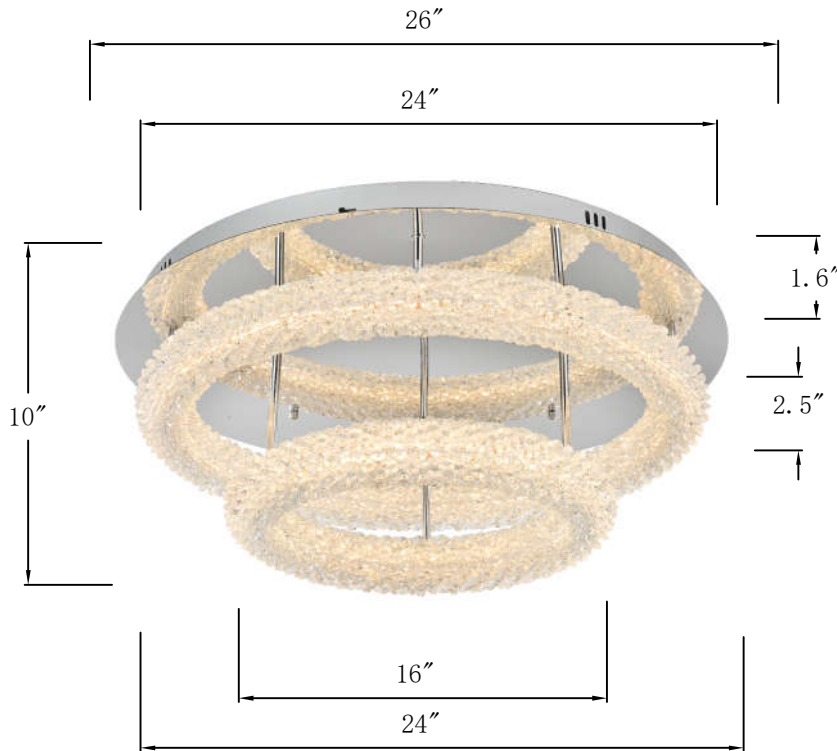

PRODUCT SPECIFICATION SHEET

BOWEN COLLECTION

BOWEN 2-Light Chrome Flush Mounts Clear Crystal

Chrome
Item No:3800F26L2C

Satin Gold
Item No:3800F26L2SG

Available Finishes

The Collection is composed of ,Pendants, Flush Mounts and Wall Sconce

Dimensions

Canopy Size(in)	D26"H1.6"
Chain/Rod Length	N/A
Length	N/A
Width	26"
Height	10"
Maximum Height	N/A

Specifications

Finish	2 Finishes
Material	Metal / Crystal
Crystal Color	Clear
Type	Flush Mounts
Hanging Device	N/A
Voltage	110-125V
Dimmable	YES
Warranty	1 Year Limited
Shipment Type	Small Parcel

Bulb / Socket

Socket Type	LED
Number of Lights	2
Wattage/Bulb	56W
Included	YES

Installation

Indoor/Outdoor	Indoor
Dry/Wet/Damp	Dry
Weight	30.5 LBS
Wire Length	12"
Safety Rating	ETL Listed
Color temperature	3000K/4500K/6000K
Lumen	3920 LM
CRI	80