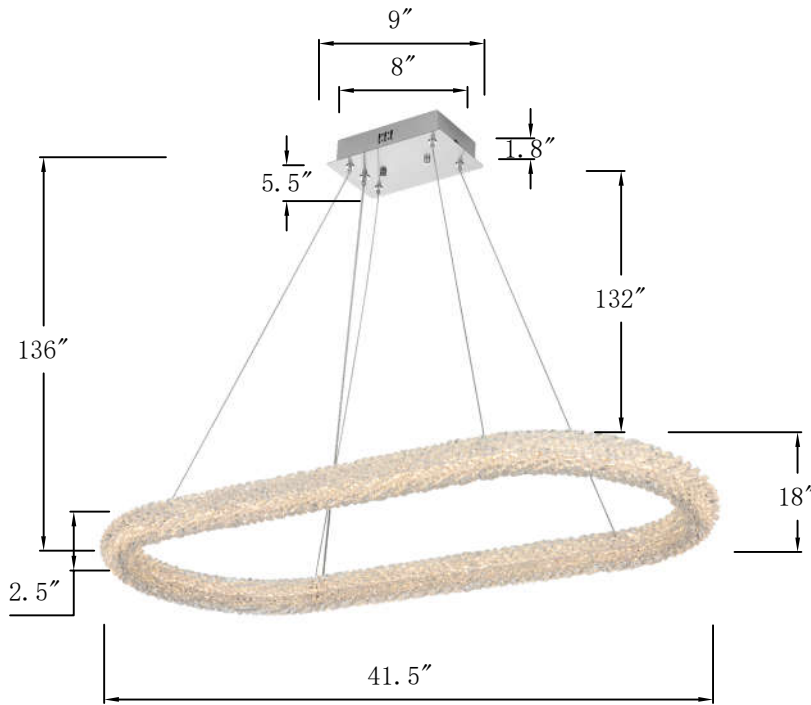

## BOWEN COLLECTION

BOWEN 1-Light Chrome Pendant Clear Crystal

Chrome  
Item No:3800D42L1C

Satin Gold  
Item No:3800D42L1SG

### Dimensions

Canopy Size(in)	L9"W5.5"H1.8"
Chain/Rod Length	N/A
Length	41.5"
Width	18"
Height	2.5"
Maximum Height	136"

### Specifications

Finish	2 Finishes
Material	Metal / Crystal
Crystal Color	Clear
Type	Pendant
Hanging Device	Electric Wire
Voltage	110-125V
Dimmable	YES
Warranty	1 Year Limited
Shipment Type	Small Parcel

### Installation

Indoor/Outdoor	Indoor
Dry/Wet/Damp	Dry
Weight	18.7 LBS
Wire Length	132
Safety Rating	ETL Listed
Color temperature	3000K/4500K/6000K
Lumen	3360 LM
CRI	80