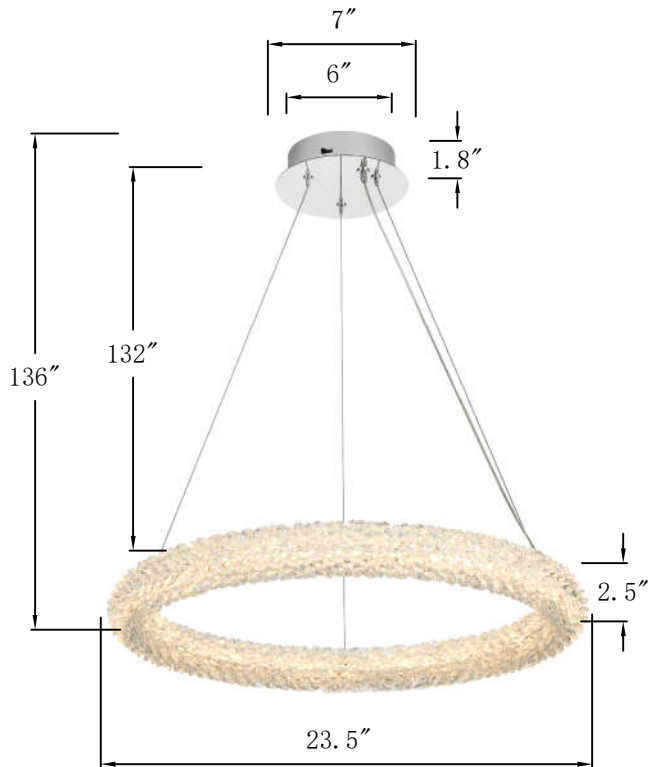

PRODUCT SPECIFICATION SHEET

BOWEN COLLECTION

BOWEN 1-Light Chrome Pendant Clear Crystal

Chrome
Item No:3800D23C

Satin Gold
Item No:3800D23SG

Available Finishes

The Collection is composed of ,Pendants, Flush Mounts and Wall Sconce

Dimensions

Canopy Size(in)	D7"H1.8"
Chain/Rod Length	N/A
Length	N/A
Width	23.5"
Height	2.5"
Maximum Height	136"

Specifications

Finish	2 Finishes
Material	Metal / Crystal
Crystal Color	Clear
Type	Pendant
Hanging Device	Electric Wire
Voltage	110-125V
Dimmable	YES
Warranty	1 Year Limited
Shipment Type	Small Parcel

Bulb / Socket

Socket Type	LED
Number of Lights	1
Wattage/Bulb	36W
Included	YES

Installation

Indoor/Outdoor	Indoor
Dry/Wet/Damp	Dry
Weight	14 LBS
Wire Length	132
Safety Rating	ETL Listed
Color temperature	3000K/4500K/6000K
Lumen	2520 LM
CRI	80