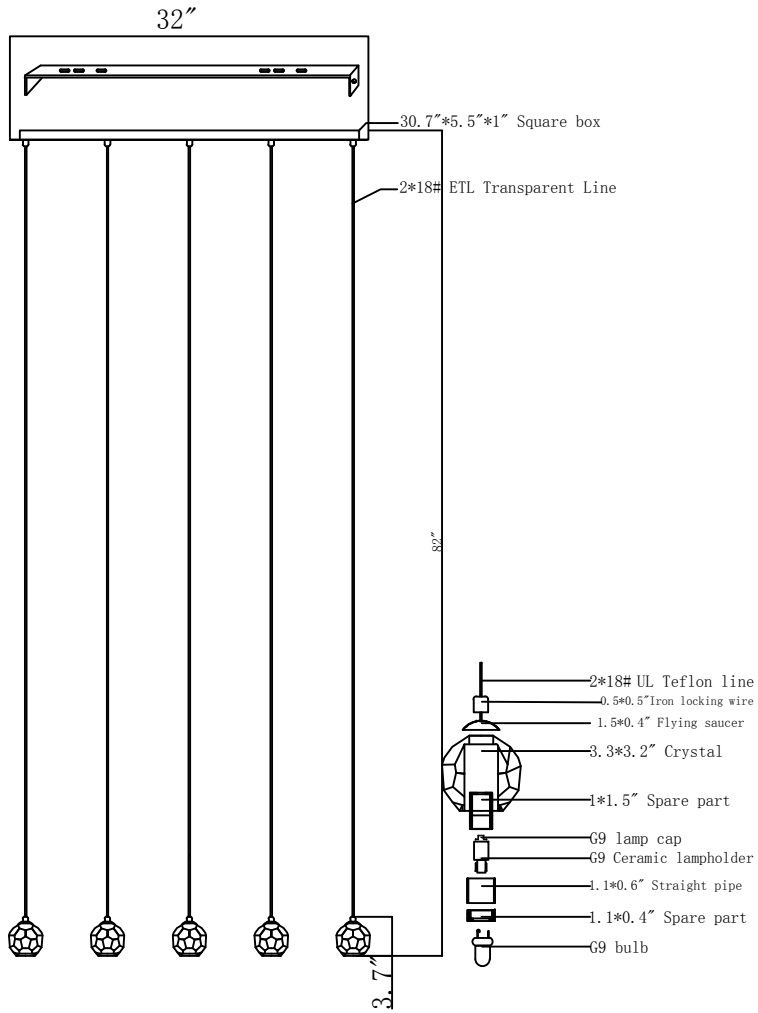

Finish:  
 Colorway 1:Chrome  
 Colorway 2:Gold  
 Colorway 3:Black  
 Crystal:Clear  
 Cord:  
 Type of Bulb:G9  
 Number of Bulb: 5

Model#:	3505D32C/G/BK	Chain/Rod/Cord item#:	
Number of Tiers:	1	Wire Included(INCH):	78"
		Wire color:	Transparent
Fixture Material:	Stainless steel &Crystal Glass	Assembly required	No
Shades Included:	Yes	Light Bulbs:	5
		Bulb Type:	G9
Shade Material:	Crystal	Color temperature:	
Shade Color:	Clear	Average Life(hours):	
Shade Shape:	Circularity	Estimated Yearly Energy cost (11¢/kWh)	
Shade Height:	3.2"	Life Based on 3hrs/day(Years)	
		Dimmable :	
Shade Width:	3.3"	Lumen:	
		CRI:	
Shade Length:	N/A	Dry/Wet/damp	Dry
		Watts:	40W
Hanging Device:	ETL18#Transparent Line	Watt Equivalent:	
		Max Wattage:	120W
Adjustable:	Yes	Voltage:	110-120V
		Finish:	Chrome/Glod/Black+Clear
Minimum Hanging Height:	20"	Hardware Finish:	Chrome&Glod&Black
Maximum Hanging Height:	83"	Hardware Material:	Iron + stainless steel
Length (in.)	32"	Crystal Trim:	
Width / Diameter (in.)	5.5"	Crystal Color :	
Height (in.)	3.7"	UL & Ulc Standard :	Yes
Inside Fixture Length (in.)		Product Weight:	13 LBS
Inside Fixture Width/Diameter(in.)		Hanging Weight (Frame Only)	
Inside Fixture Height (in.)		Hanging Weight W/Crystal	
		Shipment type:	Small Parcel
Canopy:	Yes	Number of Boxes :	1
Canopy Height	1"	Box 1 Length:	39"
Canopy Width	5.5"	Box 1 Width:	7"
Canopy Length	32"	Box 1 Height:	8.6"
Chain/Rod/Cord Included(INCH)	78"	Box 1 Weight :	15 LBS
Chain/Rod/Cord finish:	Transparent	Box 2 Length:	
		Box 2 Width:	
		Box 2 Height:	
		Box 2 Weight:	

FACTORY	
ITEM NO.	3505D32C/G/BK
DRAFTER	(name of person who did the drawing)
DATE	Date of the latest revision