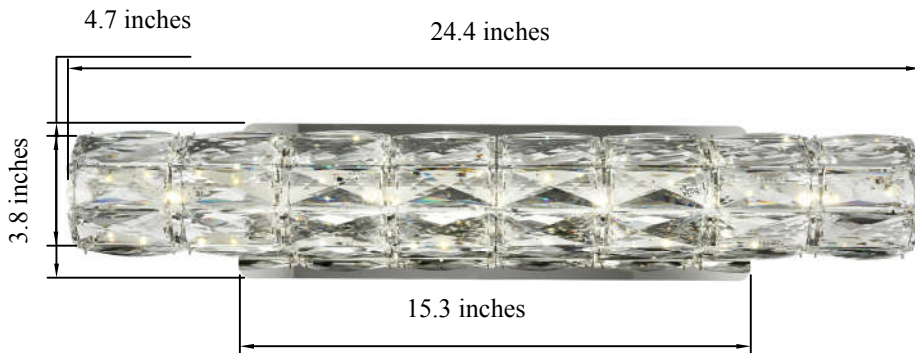

## VALETTA COLLECTION

VALETTA 1-Light Chrome Wall Sconces Clear Crystal

Chrome  
Item No:3501W24C

### Dimensions

Back Plate Size(in)	L15.3"W4.7"H0.7"
Chain/Rod Length	N/A
Width	24.4"
Extension	4.1"
Height	4.7"
Maximum Height	N/A

### Specifications

Finish	1 Finish
Material	Stainless steel / Crystal
Crystal Color	Clear
Type	Wall Sconces
Hanging Device	N/A
Voltage	110-125V
Dimmable	YES
Warranty	1 Year Limited
Shipment Type	Small Parcel