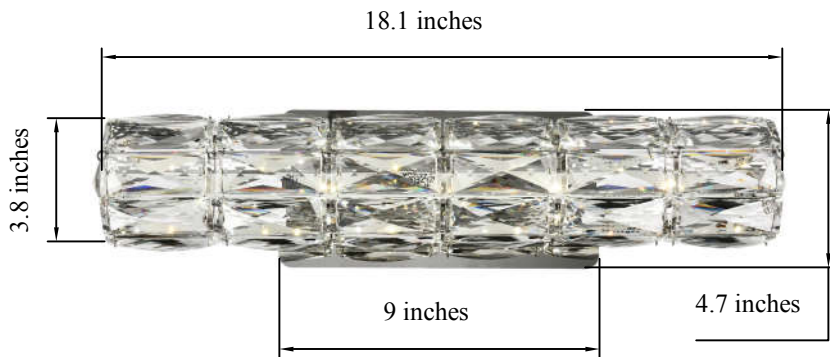

PRODUCT SPECIFICATION SHEET

VALETTA COLLECTION

VALETTA 1-Light Chrome Wall Sconces Clear Crystal

Chrome
Item No:3501W18C

Available Finishes

The Collection is composed of Pendants,
Wall Sconces.

Dimensions

Back Plate Size(in)	L9"W4.7"H0.7"
Chain/Rod Length	N/A
Width	18.1"
Extension	4.1"
Height	4.7"
Maximum Height	N/A

Specifications

Finish	1 Finish
Material	Stainless steel / Crystal
Crystal Color	Clear
Type	Wall Sconces
Hanging Device	N/A
Voltage	110-125V
Dimmable	YES
Warranty	1 Year Limited
Shipment Type	Small Parcel

Bulb / Socket

Socket Type	LED SMD
Number of Lights	1
Wattage/Bulb	13 W
Included	YES

Installation

Indoor/Outdoor	Indoor
Dry/Wet/Damp	Dry
Weight	6.2 LBS
Wire Length	14.2"
Safety Rating	UL Listed