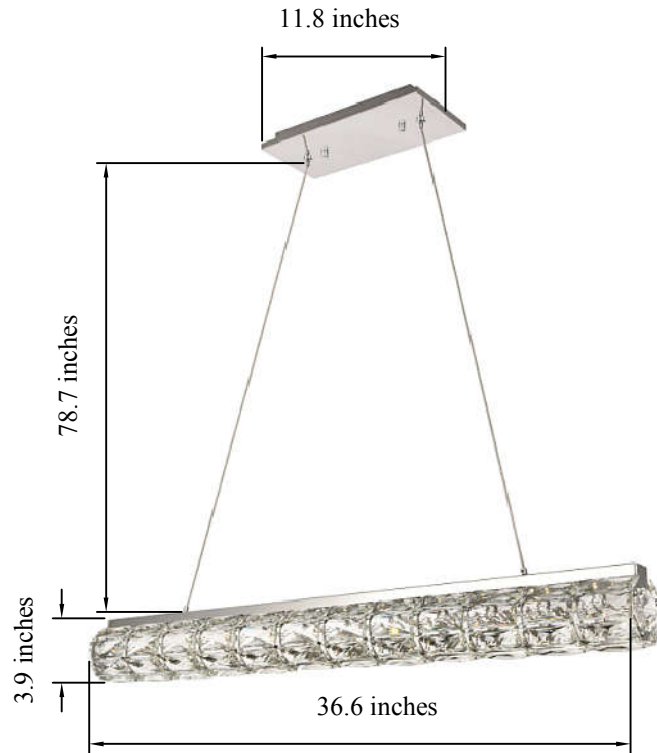

PRODUCT SPECIFICATION SHEET

VALETTA COLLECTION

VALETTA 1-Light Chrome Pendant Clear Crystal

Chrome
Item No:3501D36C

Dimensions

Canopy Size(in)	L11.8"W5.5"H1"
Chain/Rod Length	78.7"
Length	36.6"
Width	3.7"
Height	3.9"
Maximum Height	80"

Specifications

Finish	1 Finish
Material	Stainless steel / Crystal
Crystal Color	Clear
Type	Pendant
Hanging Device	Steel wire
Voltage	110-125V
Dimmable	YES
Warranty	1 Year Limited
Shipment Type	Small Parcel

Bulb / Socket

Socket Type	LED SMD
Number of Lights	1
Wattage/Bulb	26 W
Included	YES

Installation

Indoor/Outdoor	Indoor
Dry/Wet/Damp	Dry
Weight	12.1 LBS
Wire Length	78.7"
Safety Rating	UL Listed

Available Finishes