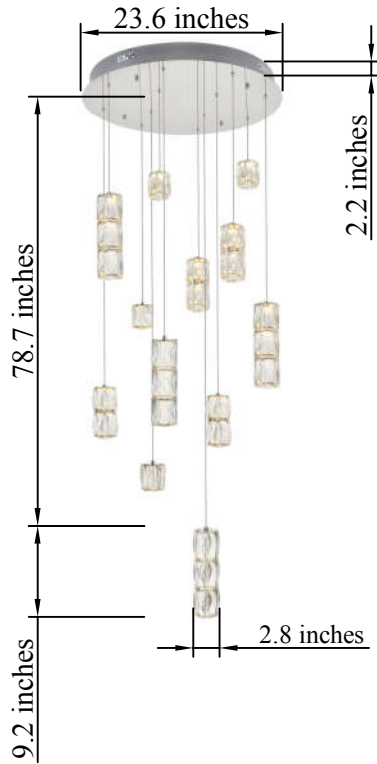

## POLARIS COLLECTION

POLARIS 12-Light Chrome Pendant Clear Crystal

Chrome  
Item No:3500D24C

Gold  
Item No:3500D24G

### Dimensions

Canopy Size(in)	D23.6"H2.2"
Chain/Rod Length	78.7"
Length	N/A
Width	23.6"
Height	9.2"
Maximum Height	87.9"

### Specifications

Finish	2 Finishes
Material	Stainless steel / Crystal
Crystal Color	Clear
Type	Pendant
Hanging Device	Steel wire
Voltage	110-125V
Dimmable	YES
Warranty	1 Year Limited
Shipment Type	Small Parcel