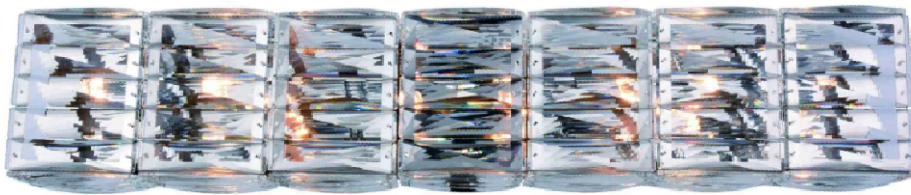

PRODUCT SPECIFICATION SHEET

CUVETTE COLLECTION

CUVETTE 8-Light Chrome Wall lamp Clear

Dimensions

Canopy Size(in)	L33.5" W5.3 H1.0"
Width	33.5"
Extention	5.3"
Height	7.32"
Maximum Height	N/A

Specifications

Finish	1 Finish
Material	Metal+Crystal
Crystal Color	Clear
Type	Wall lamp
Hanging Device	N/A
Voltage	110-125V
Dimmable	Yes
Warranty	1Year Limited
Shipment Type	Small Parcel

Chrome
Item No:2117W33C/RC

Bulb / Socket

Socket Type	G9
Number of Lights	8
Wattage/Bulb	20W
Included	No

Installation

Indoor/Outdoor	Indoor
Dry/Wet/Damp	Dry
Weight	16.64 LBS
Wire Length	10"
Safety Rating	ETL Listed