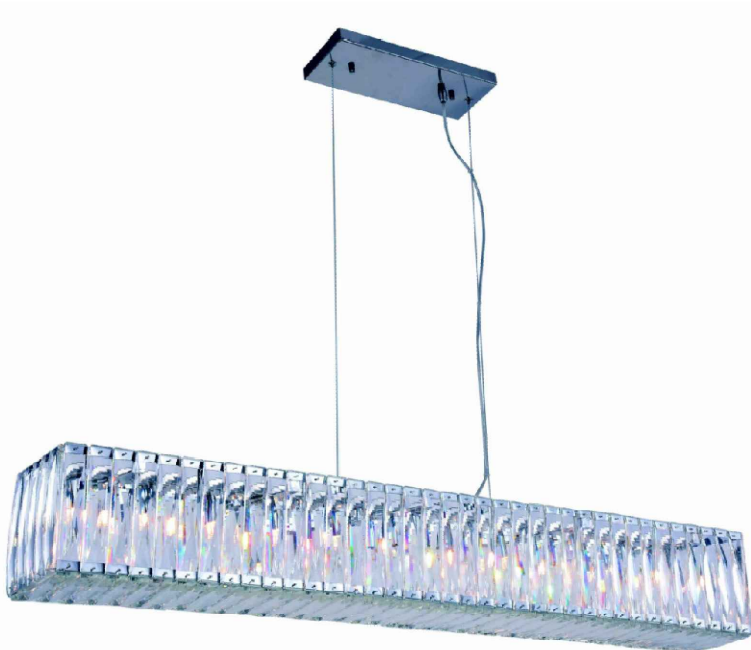

PRODUCT SPECIFICATION SHEET

CUVETTE COLLECTION

CUVETTE 11-Light Chrome Pendant Lamp Clear

Dimensions

Canopy Size(in)	L12.2" W4.7 H1.0"
Chain/Rod Length	96"
Length	47.7"
Width	7.5"
Height	7"
Maximum Height	104"

Specifications

Finish	1 Finish
Material	Metal+Crystal
Glass Color	Clear
Type	Pendant Lamp
Hanging Device	Steel wire
Voltage	110-125V
Dimmable	Yes
Warranty	1Year Limited
Shipment Type	Small Parcel

Bulb / Socket

Socket Type	G9
Number of Lights	11
Wattage/Bulb	20W
Included	No

Installation

Indoor/Outdoor	Indoor
Dry/Wet/Damp	Dry
Weight	34.76 LBS
Wire Length	120"
Safety Rating	ETL Listed

Chrome
Item No:2117G48C/RC

Available Finishes