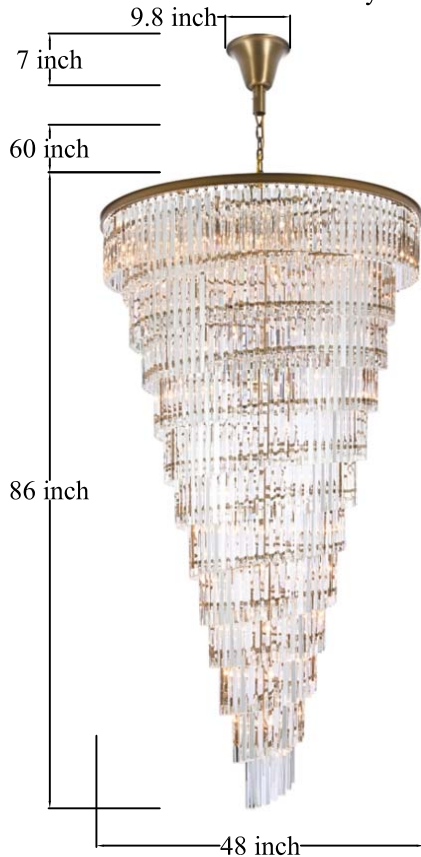

PRODUCT SPECIFICATION SHEET

SYDNEY COLLECTION

Sydney 58-Light Matte Black Pendant Clear Crystal

Stain Gold
Item No:1201SR48SG

Matte Black
Item No:1201SR48MB

Polished Nickel
Item No:1201SR48PN

Available Finishes

The Collection is composed of Chandeliers,
Pendants and Flush Mounts

Dimensions

Canopy Size(in)	D9.8"H7"
Chain/Rod Length	60"
Length	
Width	48"
Height	86"
Maximum Height	150"

Specifications

Finish	3 Finishes
Material	Iron / Crystal
Crystal/Glass Color	Clear
Type	Pendant
Hanging Device	Chain
Voltage	110-125V
Dimmable	YES
Warranty	1 Year Limited
Shipment Type	LTL

Bulb / Socket

Socket Type	E12
Number of Lights	58
Wattage/Bulb	40W
Included	No

Installation

Indoor/Outdoor	Indoor
Dry/Wet/Damp	Dry
Weight	437 LBS
Wire Length	144"
Safety Rating	UL Listed