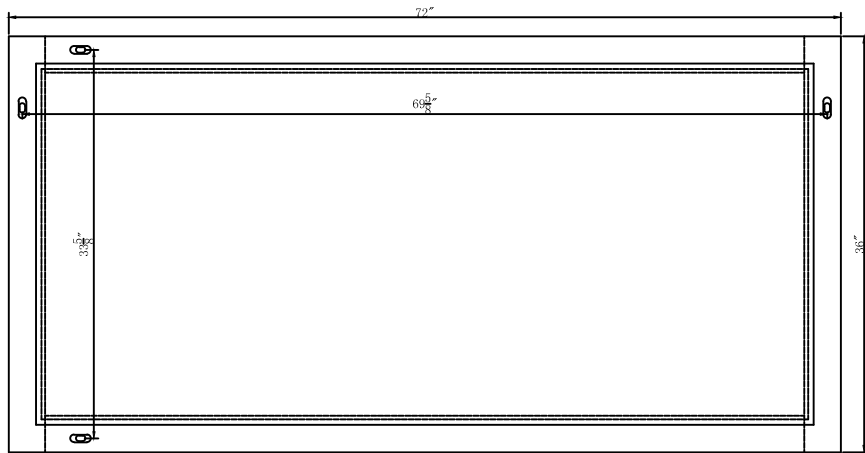

Front view

Side view

Top view

Back view

DWG. NO.

MODEL NO:
VM27236WH/GR

SPEC NO:

QUANTITY:

 **ELEGANT**
FURNITURE & LIGHTING™

500-550 E. Erie Avenue

Philadelphia PA 19134

1-888-388-3390

Model #	Product Type	Product Description	Style	Product Width (in)	Product Depth (in)	Product Height (in)	Mirror Width
VM27236 WH/GR	Mirror	Mirror 72"*36" Chevron	Contemporar y	72	1	36	67-1/4
Mirror Depth	Mirror Height	Frame shape	Orientation	Frame finish	Frame material	Mounting / attachment type	Number of brackets
0.16	31-1/4	Rectangle	Vertical and Horizontal	White/Grey	Wood and mdf	Metal hook	4
Beveled glass	Frameless	Package LENGTH	Packaged WIDTH	Packaged HEIGHT	Package Weight	Product weight	Shipment Type
Yes	NO	76.38	40.5	4.5	67.76	55.10	Small Parcel
"Any certification? (CARB/TSCA VI)"	"Furniture/Vanity: California Proposition 65 warning required"						
Yes	Yes						