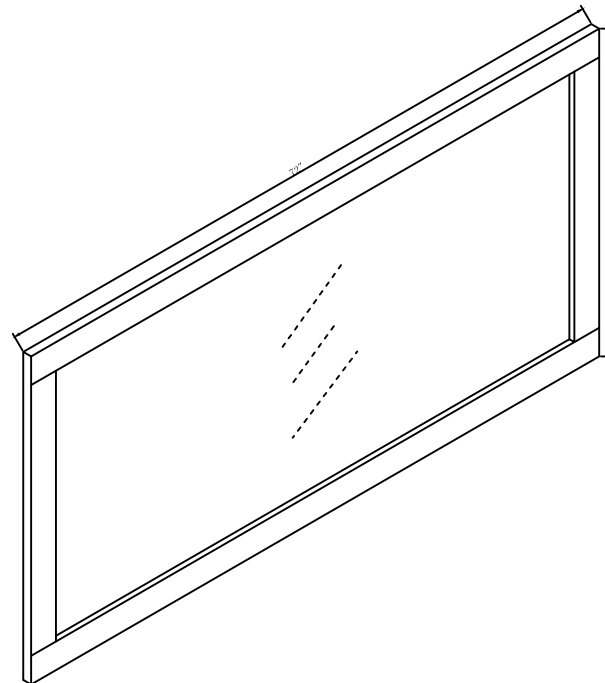

Front view

Side view

Top view

Back view

DWG. NO.

MODEL NO:
VM27236WH/GR

SPEC NO:

QUANTITY:

 **ELEGANT**
FURNITURE & LIGHTING™

500-550 E. Erie Avenue

Philadelphia PA 19134

1-888-388-3390

Model #	Product Type	Product Description	Style	Product Width (in)	Product Depth (in)	Product Height (in)	Mirror Width
VM27236 WH/GR	Mirror	Mirror 72"*36" Chevron	Contemporar y	72	1	36	67-1/4
Mirror Depth	Mirror Height	Frame shape	Orientation	Frame finish	Frame material	Mounting / attachment type	Number of brackets
0.16	31-1/4	Rectangle	Vertical and Horizontal	White/Grey	Wood and mdf	Metal hook	4
Beveled glass	Frameless	Package LENGTH	Packaged WIDTH	Packaged HEIGHT	Package Weight	Product weight	Shipment Type
Yes	NO	76.38	40.5	4.5	67.76	55.10	Small Parcel
"Any certification? (CARB/TSCA VI)"	"Furniture/Vanity: California Proposition 65 warning required"						
Yes	Yes						