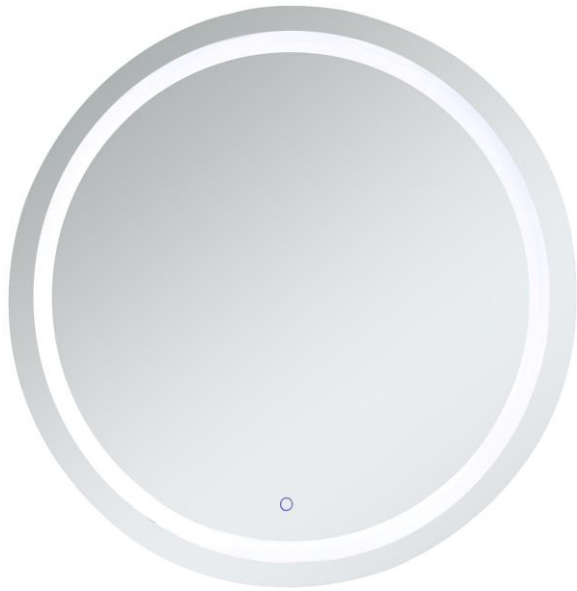

MRE24242

**W42" X H42" CRI 90 CCT (K) 4200K, 6400K, 3000K 686Lumens
LED Mirror Light**

PRODUCT DESCRIPTION

IP44 Rated LED Backlit Bathroom Wall Mirror, Highly polished silver mirror with 4 Rectangle light windows. Epoxy powder coated mild steel back box. LED Mirror Light is designed to provide 40,000 hours of life.

SPECIFICATIONS:

- Mirror Size: W42" X H42"
- Lamp power: 110W;
- Lumens:686 lm
- CRI \geq 0.9;
- CCT: 4200K, 6400K, 3000K
- Watts per color temperature: 45W+22.5W+22.5W
- Dimming LED
- Electronic Driver: Input 110-120V, output DC 12V
- Defogger
- Luminaire Disconnect
- Changeable LED light strip
- Primary Material: SPCC+GLASS
- UL Approved

FINISH: Silver

INSTALLATION:

1. Mount the chassis on the wall, the chassis can be horizontal or vertical hanging.
2. Install lamps
3. Wiring
4. Powder connection
5. Hang mirror on chassis

Size: W42" X H42"

The distance from the middle outlet hole to both sides W20.48" X H20.48"

LABELS: UL/CUL listed (CUL listed number: E479383), IP Rating: IP44.