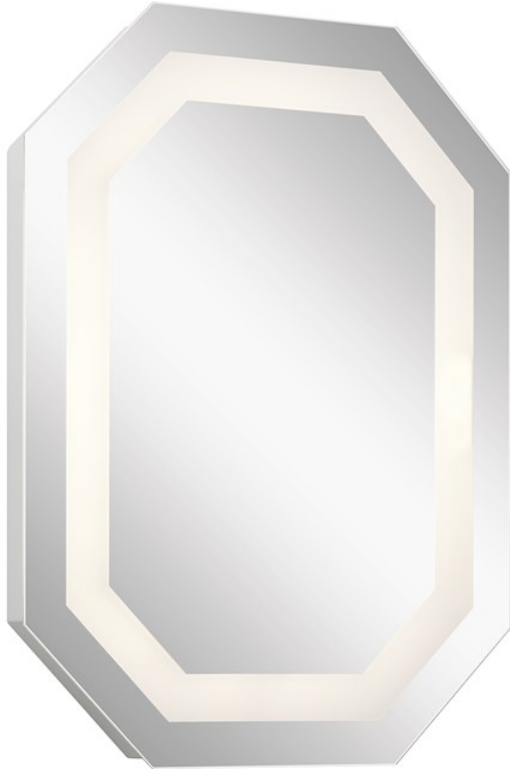

# Alvor Frosted Glass LED Mirror

86002 (Other)

Project Name: \_\_\_\_\_  
 Location: \_\_\_\_\_  
 Type: \_\_\_\_\_  
 Qty: \_\_\_\_\_  
 Comments: \_\_\_\_\_

## Dimensions

Extension	2.50"
Weight	25.50 LBS
Height	31.50"
Width	23.50"

## Specifications

Diffuser Description	Mirror With 2 Inch Frosted Trim
Material	STEEL