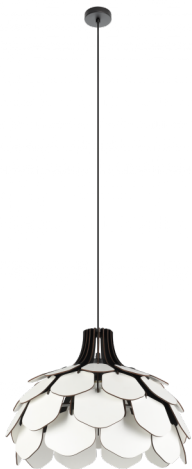

# 98316A

### General Information

Material number	98316A
Type	pendant light
Product segment	Indoor
Theme	Lamellenleuchten

### Dimensions

Article Height (in inch)	88.27
Article Diameter (in inch)	19.49
Net Weight	2.07 Kilogram

### Material & Colour

Enclosure Material	steel
Enclosure Colour	black
Cable Colour	black
Glass/Shade Material	wood
Glass/Shade Colour	white, black