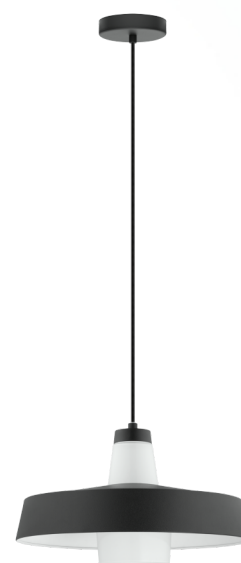

96803A TABANERA

General Information

Material number	96803A
Type	pendant light
Product segment	Indoor
Theme	sonstige / nicht zuordenbar

Dimensions

Article Height (in inch)	72.05
Article Diameter (in inch)	14.37
Net Weight	1.85 Kilogram
Canopy Height (in inch)	0.98
Canopy Diameter (in inch)	4.53

Material & Colour

Enclosure Material	steel
Enclosure Colour	black, white
Cable Colour	ZZKABFA_SW
Glass/Shade Material	glass
Glass/Shade Color	white

Functionality

Switch Type	without switch
Battery	No

Technical Information

Mains Voltage	120V,60Hz (A)

Technical changes reserved