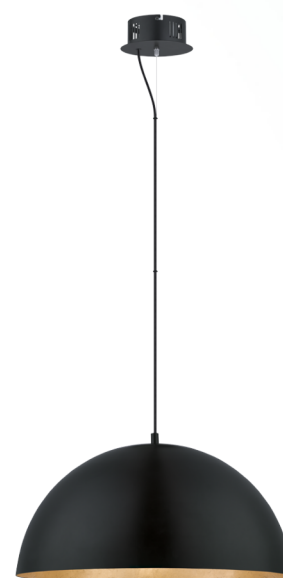

94228A GAETANO

General Information

Material number	94228A
Type	pendant light
Product segment	Indoor
Theme	Vintage

Dimensions

Article Height (in inch)	72.05
Article Diameter (in inch)	21.02
Net Weight	4.788 Kilogram
Canopy Height (in inch)	2.36
Canopy Diameter (in inch)	5.12

Material & Colour

Enclosure Material	steel
Enclosure Colour	black
Glass/Shade Material	steel, plastic
Glass/Shade Color	black, gold

Functionality

Switch Type	without switch
Function	LED replaceable
Battery	No

Technical Information

Mains Voltage	120V,60Hz (A)
Operation Voltage	16V
Dimmable	Yes

Technical changes reserved