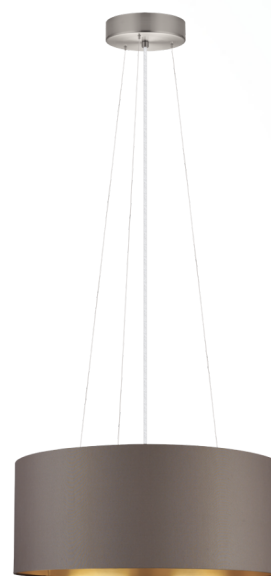

31608A MASERLO

General Information

Material number	31608A
Type	pendant light
Product segment	Indoor
Theme	fabric-conzept

Dimensions

Article Height (in inch)	72.05
Article Diameter (in inch)	20.87
Net Weight	3.36 Kilogram
Canopy Height (in inch)	5.91
Canopy Diameter (in inch)	1.42

Material & Colour

Enclosure Material	steel
Enclosure Colour	satin nickel
Glass/Shade Material	fabric
Glass/Shade Color	cappuccino, gold

Functionality

Switch Type	without switch
Battery	No

Technical Information

Mains Voltage	120V,60Hz (A)
Operation Voltage	120V
Certificate	ETL/CE

Technical changes reserved