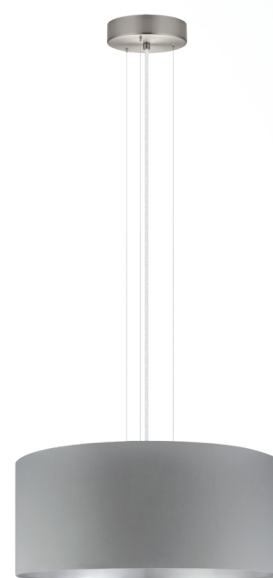

31606A MASERLO

General Information

Material number	31606A
Type	pendant light
Product segment	Indoor
Theme	fabric-conzept

Dimensions

Article Height (in inch)	72.05
Article Diameter (in inch)	20.87
Net Weight	3.36 Kilogram
Canopy Height (in inch)	5.91
Canopy Diameter (in inch)	1.42

Material & Colour

Enclosure Material	steel
Enclosure Colour	satin nickel
Glass/Shade Material	fabric
Glass/Shade Color	grey, silver

Functionality

Switch Type	without switch
Battery	No

Technical Information

Mains Voltage	120V,60Hz (A)
Operation Voltage	120V
Certificate	ETL/CE

Technical changes reserved