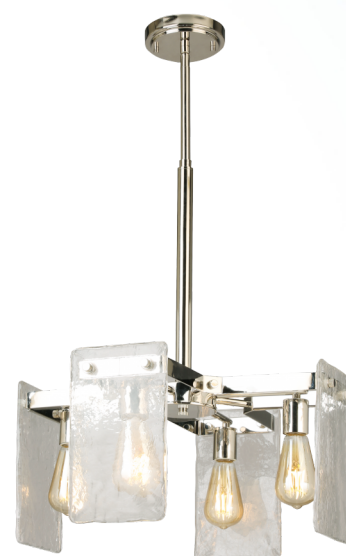

203997A WOLTER

General Information

Material number	203997A
Type	pendant light
Product segment	Indoor
Theme	Glass Chandeliers

Dimensions

Article Height (in inch)	67.76
Article Width (in inch)	19.13
Net Weight	3.5 Kilogram

Material & Colour

Enclosure Material	steel
Enclosure Colour	chrome
Glass/Shade Material	glass

Functionality

Switch Type	without switch
Battery	No

Technical Information

Mains Voltage	120V,60Hz (A)
Operation Voltage	120V,60Hz (A)

Illuminant 1

Illuminant Type (1)	E26
Illuminant incl. (1)	EXCLUSIVE

Technical changes reserved