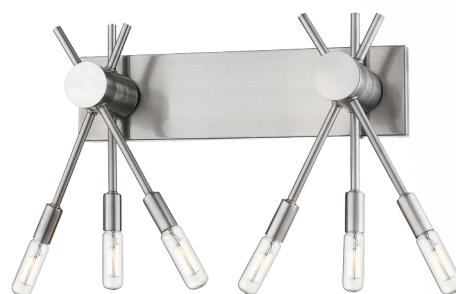

203482A WILLSBORO

General Information

Material number	203482A
Type	wall light
Product segment	Indoor
Theme	Bath

Dimensions

Article Height (in inch)	12.24
Article Width (in inch)	30.51
Article Length (in inch)	5.75
Net Weight	2.2 Kilogram

Material & Colour

Enclosure Material	steel
Enclosure Colour	satin nickel

Functionality

Switch Type	without switch
Battery	No

Technical Information

Mains Voltage	120V,60Hz (A)
Certificate	CUL

Illuminant 1

Illuminant Type (1)	E12-B10
Illuminant incl. (1)	EXCLUSIVE