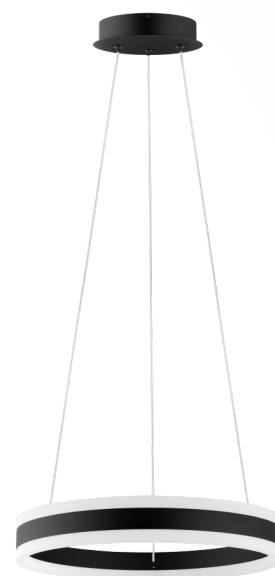

## 203456A TONARELLA

### General Information

Material number	203456A
Type	pendant light
Product segment	Indoor
Theme	sonstige / nicht zuordenbar

### Dimensions

Article Height (in inch)	75.67
Article Diameter (in inch)	15.75
Net Weight	3.3 Kilogram
Canopy Height (in inch)	2.40
Canopy Diameter (in inch)	10.43

### Material & Colour

Enclosure Material	steel
Enclosure Colour	black
Cable Colour	ZZKABFA_TR
Glass/Shade Material	plastic
Glass/Shade Color	satined