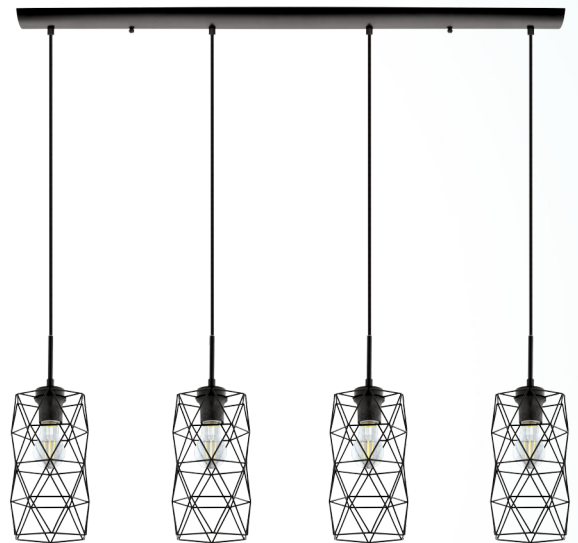

202359A ESTEVAU 2

General Information

Material number	202359A
Type	pendant light
Product segment	Indoor
Theme	sonstige / nicht zuordenbar

Dimensions

Article Height (in inch)	72.05
Article Width (in inch)	4.33
Article Length (in inch)	41.14
Net Weight	4.16 Kilogram
Canopy Length (in inch)	39.76
Canopy Width (in inch)	4.33
Canopy Height (in inch)	1.18

Material & Colour

Enclosure Material	steel
Enclosure Colour	black
Cable Colour	ZZKABFA_SW

Functionality

Switch Type	without switch
Battery	No

Technical Information

Mains Voltage	120V,60Hz (A)
---------------	---------------