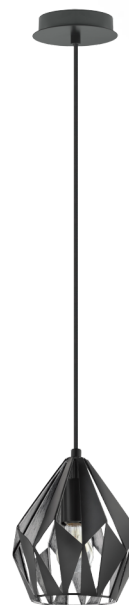

202035A CARLTON 3

General Information

Material number	202035A
Type	pendant light
Product segment	Indoor
Theme	Vintage

Dimensions

Article Height (in inch)	72.05
Article Diameter (in inch)	7.20
Net Weight	1.48 Kilogram
Canopy Height (in inch)	0.98
Canopy Diameter (in inch)	4.53

Material & Colour

Enclosure Material	steel
Enclosure Colour	black, silver
Cable Colour	ZZKABFA_SW

Functionality

Switch Type	without switch
Battery	No

Technical Information

Mains Voltage	120V,60Hz (A)
Operation Voltage	120V
Certificate	ETL/CE

Technical changes reserved

Illuminant 1

Illuminant Type (1)

Illuminant incl. (1)

Socket Type (1)

E26-A19

EXCLUSIVE

E26