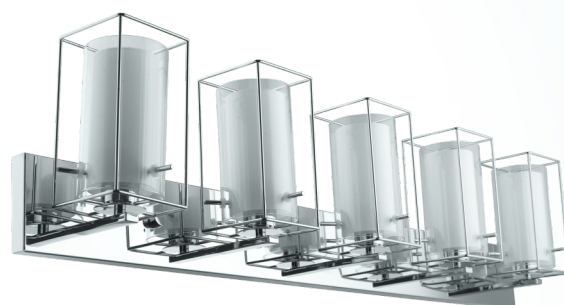

201643A IRIDE

General Information

| | |
|-----------------|------------|
| Material number | 201643A |
| Type | wall light |
| Product segment | Indoor |
| Theme | Bath |

Dimensions

| | |
|----------------------------|--------------|
| Article Height (in inch) | 10.08 |
| Article Width (in inch) | 44.09 |
| Net Weight | 9.6 Kilogram |
| Canopy Length (in inch) | 44.09 |
| Canopy Width (in inch) | 4.53 |
| Canopy Height (in inch) | 0.91 |
| Article Overhang (in inch) | 5.91 |

Material & Colour

| | |
|----------------------|--------------|
| Enclosure Material | steel |
| Enclosure Colour | chrome |
| Glass/Shade Material | glass |
| Glass/Shade Color | clear, white |

Functionality