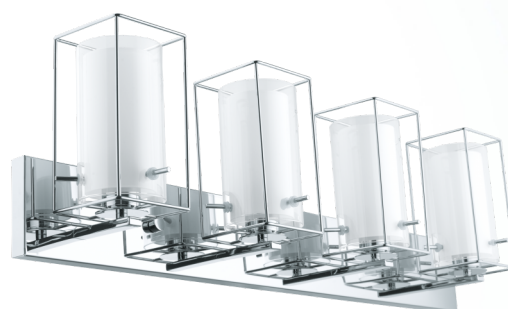

### General Information

Material number	201642A
Type	wall light
Product segment	Indoor
Theme	Bath

### Material & Colour

Enclosure Material	steel
Enclosure Colour	chrome
Glass/Shade Material	glass
Glass/Shade Color	clear, white