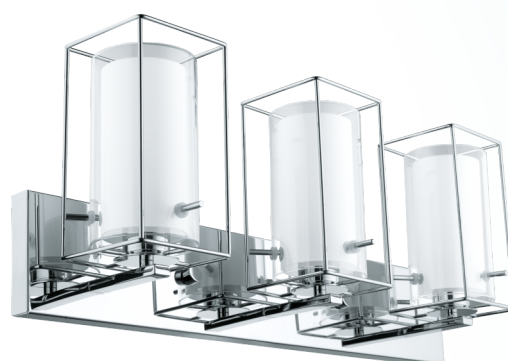

201641A IRIDE

General Information

Material number	201641A
Type	wall light
Product segment	Indoor
Theme	Bath

Dimensions

Article Height (in inch)	10.08
Article Width (in inch)	25.20
Net Weight	5.42 Kilogram
Canopy Length (in inch)	25.20
Canopy Width (in inch)	4.53
Canopy Height (in inch)	0.91
Article Overhang (in inch)	5.91

Material & Colour

Enclosure Material	steel
Enclosure Colour	chrome
Glass/Shade Material	glass
Glass/Shade Color	clear, white

Functionality

Switch Type	without switch
Battery	No

Technical Information

Mains Voltage	120V,60Hz (A)
Operation Voltage	120V