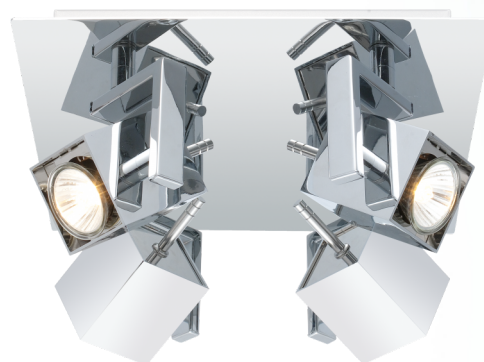

### General Information

Material number	200391A
Type	ceiling light
Product segment	Indoor
Theme	sonstige / nicht zuordenbar

### Dimensions

Article Height (in inch)	5.71
Article Width (in inch)	11.61
Article Length (in inch)	11.61
Net Weight	3.358 Kilogram
Canopy Length (in inch)	9.76
Canopy Width (in inch)	9.76
Canopy Height (in inch)	0.79

### Material & Colour

Enclosure Material	steel, aluminium
Enclosure Colour	chrome