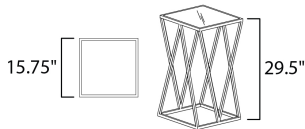

PRODUCT DESCRIPTION

Stainless steel V shaped sections are meticulously welded together to form this beautiful lighting sculpture. Finished in a mirror-like Polished Chrome, this fixture is the epitome of quality and contemporary design. Pair with coordinating accent tables to complete the look.

MEASUREMENTS

DIMENSION : 15.75" L x 15.75" W x 29.5" H
 HANGING WEIGHT : 17.6 lb

LAMPING

INPUT VOLTAGE : 100-240V
 LUMENS : 1,960 Rated
 BULB : 4 x 28W LED PCB Integrated , 28W Total
 BULB INCLUDED : (Integrated)
 DIMMABLE : No
 CRI : 80+ CRI
 COLOR_TEMP : 3000K