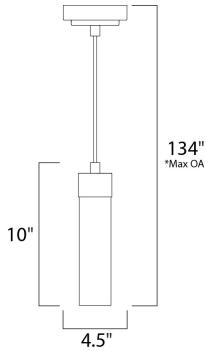

*max overall height

MEASUREMENTS

- DIMENSION : 4.5" L x 4.5" W x 10" H
- MAX OAH : 134" OAH
- CANOPY : 4.5" W x 1.25" H x 4.5" L
- HANGING WEIGHT : 2.11 lb

LAMPING

- INPUT VOLTAGE : 120V
- BULB : 1 x 40W Incandescent E26 Medium T10 , 40W Total
- BULB INCLUDED : (Not Included)
- DIMMABLE : Yes