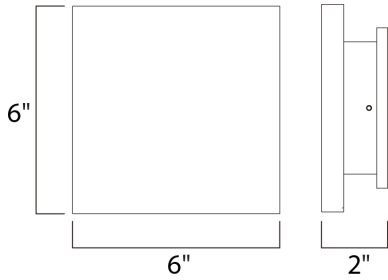

PRODUCT DESCRIPTION

MEASUREMENTS

DIMENSION : 6" W x 6" H x 2" Ext
 BACK PLATE : 3" HCO
 HANGING WEIGHT : 1.76 lb

LAMPING

INPUT VOLTAGE : 120V
 LUMENS : 720 Rated (490 Del.)
 BULB : 1 x 10W LED PCB Integrated , 10W Total
 BULB INCLUDED : (Integrated)
 DIMMABLE : ELV Or Triac CL
 CRI : 80+ CRI
 COLOR_TEMP : 3000K
 LIGHTING_DIRECTION : Indirect