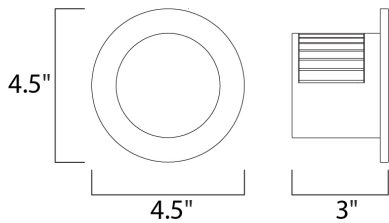

PRODUCT DESCRIPTION

MEASUREMENTS

DIMENSION : 4.5" W x 4.5" H x 3" Ext
 BACK PLATE : 2.25" HCO
 HANGING WEIGHT : 1.54 lb

LAMPING

INPUT VOLTAGE : 120V
 LUMENS : 360 Rated (75 Del.)
 BULB : 1 x 4W LED PCB Integrated , 4W Total
 BULB INCLUDED : (Integrated)
 DIMMABLE : Yes
 CRI : 80+ CRI
 COLOR_TEMP : 3000K

FINISHES OPTION

-  Satin Aluminum
-  White

MATERIAL

Aluminum

RATINGS

cETLus
 Wet Location
 For Outdoor
 ADA

ADDITIONAL

INSTALL UP/DOWN: All
 RATED LIFE 50000 Hours
 OPERATING TEMPERATURE:
 -20°C (-4°F), 40°C (104°F)