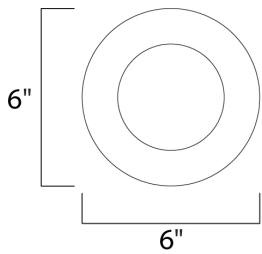

PRODUCT DESCRIPTION

MEASUREMENTS

DIMENSION : 6" W x 6" H x 2" Ext
 MAX OAH : 4.53" W x 0.39" H
 HANGING WEIGHT : 1.1 lb

LAMPING

INPUT VOLTAGE : 120V
 LUMENS : 360 Rated (110 Del.)
 BULB : 1 x 4W LED PCB Integrated , 4W Total
 BULB INCLUDED : (Integrated)
 DIMMABLE : ELV Or Triac CL
 CRI : 80+ CRI
 COLOR_TEMP : 3000K
 LIGHTING_DIRECTION : Indirect