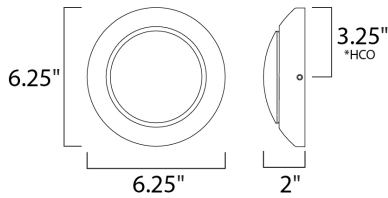

PRODUCT DESCRIPTION

*height from center of outlet to the top of the fixture

MEASUREMENTS

DIMENSION : 6.25" W x 6.25" H x 3.25" Ext
 BACK PLATE : 5.5" W x 0.5" H x 3.25" HCO
 HANGING WEIGHT : 1.98 lb

LAMPING