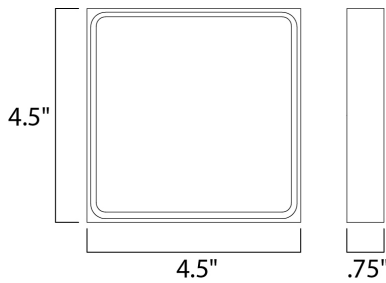

PRODUCT DESCRIPTION

MEASUREMENTS

DIMENSION : 4.5" W x 4.5" H x 0.75" Ext
 BACK PLATE : 4.5" W x 0.75" H x 3.25" HCO
 HANGING WEIGHT : 0.88 lb

LAMPING

INPUT VOLTAGE : 120V
 LUMENS : 560 Rated (70 Del.)
 BULB : 1 x 8W LED PCB Integrated , 8W Total
 BULB INCLUDED : (Integrated)
 DIMMABLE : Electronic Low Voltage (ELV)
 CRI : 90+ CRI
 COLOR_TEMP : 3000K