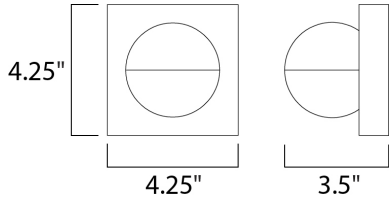

**PRODUCT DESCRIPTION**

**MEASUREMENTS**

DIMENSION : 4.25" W x 4.25" H x 3.5" Ext  
 MAX OAH : 4.25" W x 4.25" H  
 HANGING WEIGHT : 1.65 lb

**LAMPING**

INPUT VOLTAGE : 120V  
 LUMENS : 280 Rated (140 Del.)  
 BULB : 1 x 4W LED PCB Integrated , 4W Total  
 BULB INCLUDED : (Integrated)  
 DIMMABLE : Triac  
 CRI : 90 CRI  
 COLOR\_TEMP : 3000K  
 LIGHTING\_DIRECTION : Directional

**FINISHES OPTION**

-  Black (BK)
-  Satin Aluminum (SA)
-  White (WT)

**MATERIAL**

Aluminum + Acrylic

**RATINGS**

cETLus  
 Wet Location  
 ADA

**ADDITIONAL**

INSTALL UP/DOWN: Any  
 RATED LIFE 50000 Hours  
 OPERATING TEMPERATURE:  
 -20°C (-4°F), 40°C (104°F)