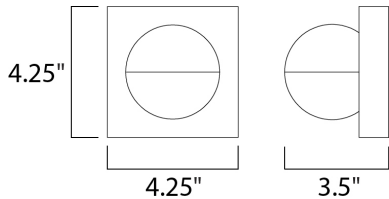

PRODUCT DESCRIPTION

MEASUREMENTS

DIMENSION : 4.25" W x 4.25" H x 3.5" Ext
 MAX OAH : 4.25" W x 1" H
 HANGING WEIGHT : 1.54 lb

LAMPING

INPUT VOLTAGE : 120V
 LUMENS : 280 Rated (140 Del.)
 BULB : 1 x 4W LED PCB Integrated , 4W Total
 BULB INCLUDED : (Integrated)
 DIMMABLE : Electronic Low Voltage (ELV)
 CRI : 90+ CRI
 COLOR_TEMP : 3000K
 LIGHTING_DIRECTION : Directional