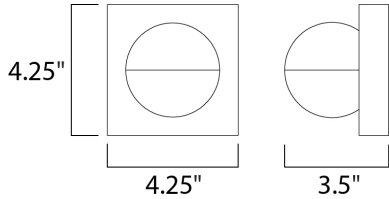

**PRODUCT DESCRIPTION**

**MEASUREMENTS**

DIMENSION : 4.25" W x 4.25" H x 3.5" Ext  
 MAX OAH : 4.25" W x 1" H  
 HANGING WEIGHT : 1.54 lb

**LAMPING**

INPUT VOLTAGE : 120V  
 LUMENS : 280 Rated (140 Del.)  
 BULB : 1 x 4W LED PCB Integrated , 4W Total  
 BULB INCLUDED : (Integrated)  
 DIMMABLE : Electronic Low Voltage (ELV)  
 CRI : 90+ CRI  
 COLOR\_TEMP : 3000K  
 LIGHTING\_DIRECTION : Directional