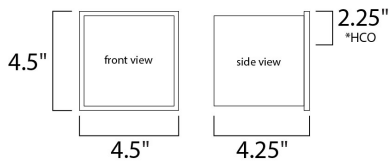

**PRODUCT DESCRIPTION**

\*height from center of outlet to the top of the fixture

**MEASUREMENTS**

DIMENSION : 4" W x 4" H x 4" Ext  
 MAX OAH : 4.33" W x 4.33" H  
 HANGING WEIGHT : 2.33 lb

**LAMPING**

INPUT VOLTAGE : 120V  
 LUMENS : 420 Rated (360 Del.)  
 BULB : 2 x 3W LED PCB Integrated , 6W Total  
 BULB INCLUDED : (Integrated)  
 DIMMABLE : Triac  
 CRI : 90 CRI  
 COLOR\_TEMP : 3000K  
 LIGHTING\_DIRECTION : Directional