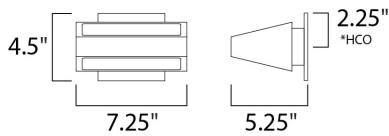

**PRODUCT DESCRIPTION**

\*height from center of outlet to the top of the fixture

**MEASUREMENTS**

DIMENSION : 7.25" W x 4.5" H x 5.25" Ext  
 MAX OAH :  
 HANGING WEIGHT : 2.8 lb

**LAMPING**

INPUT VOLTAGE : 120V  
 LUMENS : 540 Rated (445 Del.)  
 BULB : 18 x .3W LED PCB Integrated , 5W Total  
 BULB INCLUDED : (Integrated)  
 DIMMABLE : ELV Or Triac CL  
 CRI : 80+ CRI  
 COLOR\_TEMP : 3000K  
 LIGHTING\_DIRECTION : Indirect

**FINISHES OPTION**

-  Satin Aluminum
-  White

**MATERIAL**

Aluminum

**RATINGS**

cETLus  
 Wet Location  
 For Outdoor

**ADDITIONAL**

INSTALL UP/DOWN: All  
 RATED LIFE 50000 Hours  
 OPERATING TEMPERATURE:  
 -20°C (-4°F), 40°C (104°F)