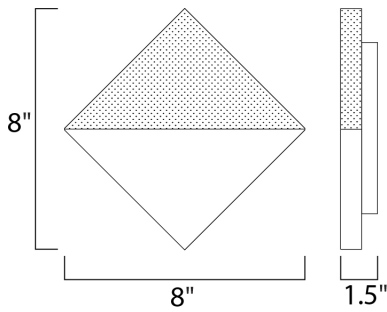

PRODUCT DESCRIPTION

MEASUREMENTS

DIMENSION : 8" W x 8" H x 1.5" Ext
 MAX OAH : 1.5" OAH 6.5" W x 0.83" H
 HANGING WEIGHT : 4.18 lb

LAMPING

INPUT VOLTAGE : 120V
 LUMENS : 700 Rated (658 Del.)
 BULB : 1 x 10W LED PCB Integrated , 10W Total
 BULB INCLUDED : (Integrated)
 DIMMABLE : Triac CL
 CRI : 90+ CRI
 COLOR_TEMP : 3000K

FINISHES OPTION

-  Satin Aluminum
-  White

MATERIAL

Aluminum, Acrylic

RATINGS

cETLus
 Wet Location
 For Outdoor
 ADA

ADDITIONAL

INSTALL UP/DOWN: All
 RATED LIFE 50000 Hours
 OPERATING TEMPERATURE:
 -20°C (-4°F), 40°C (104°F)