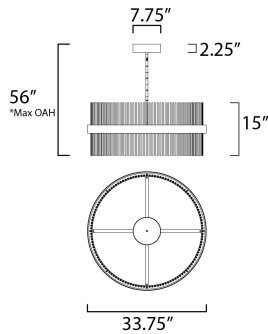

PRODUCT DESCRIPTION

Round rings of Black support rows of tubing in your choice of Satin Brass, Satin Nickel or Satin Brass/Satin Nickel combined. The tubing comes to life when illuminated from the front by LED which directs light both up and down for even room illumination. The color temperature of the LED can be adjusted by any Bluetooth device to change the appearance of the fixture to suit any room decor.

*max overall height

MEASUREMENTS

DIMENSION : 33.75" L x 33.75" W x 15" H
 MAX OAH : 56" OAH
 CANOPY : 7.75" W x 2.25" H x 7.75" L
 HANGING WEIGHT : 28 lb

LAMPING

INPUT VOLTAGE : 120-277V
 LUMENS : 7,000 Rated (2,500 Del.)
 BULB : 2 x 73W LED PCB Integrated , 73W Total
 BULB INCLUDED : (Integrated)
 DIMMABLE : Bluetooth Triac & ELV
 CRI : 80 CRI
 COLOR_TEMP : 2700 - 5000K

FINISHES OPTION

-  Black / Satin Brass
-  Black / Satin Nickel
-  Black / Satin Nickel / Satin Brass

MATERIAL

Steel

RATINGS

cETLus
 Dry Location

ADDITIONAL

SLOPE: 90
 RATED LIFE 25000 Hours
 OPERATING TEMPERATURE:
 -20°C (-4°F), 40°C (104°F)