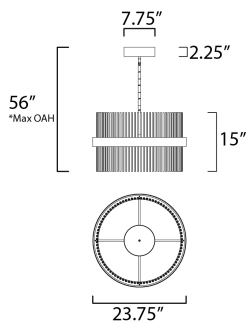

**FINISHES OPTION**

-  Black / Satin Brass
-  Black / Satin Nickel
-  Black / Satin Nickel / Satin Brass

**MATERIAL**

Steel

**RATINGS**

cETLus  
Dry Location

**ADDITIONAL**

SLOPE: 90  
RATED LIFE 25000 Hours  
OPERATING TEMPERATURE:  
-20°C (-4°F), 40°C (104°F)

**MEASUREMENTS**

DIMENSION : 23.75" L x 23.75" W x 15" H  
 MAX OAH : 56" OAH  
 CANOPY : 7.75" W x 2.25" H x 7.75" L  
 HANGING WEIGHT : 21.16 lb

**LAMPING**

INPUT VOLTAGE : 120-277V  
 LUMENS : 4,900 Rated (1,600 Del.)  
 BULB : 2 x 53W LED PCB Integrated , 53W Total  
 BULB INCLUDED : (Integrated)  
 DIMMABLE : Bluetooth Triac & ELV  
 CRI : 80 CRI  
 COLOR\_TEMP : 2700 - 5000K