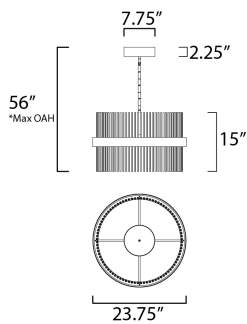

FINISHES OPTION

-  Black / Satin Brass
-  Black / Satin Nickel
-  Black / Satin Nickel / Satin Brass

MATERIAL

Steel

RATINGS

cETLus
Dry Location

ADDITIONAL

SLOPE: 90
RATED LIFE 25000 Hours
OPERATING TEMPERATURE:
-20°C (-4°F), 40°C (104°F)

MEASUREMENTS

DIMENSION : 23.75" L x 23.75" W x 15" H
 MAX OAH : 56" OAH
 CANOPY : 7.75" W x 2.25" H x 7.75" L
 HANGING WEIGHT : 21.16 lb

LAMPING

INPUT VOLTAGE : 120-277V
 LUMENS : 4,900 Rated (1,600 Del.)
 BULB : 2 x 53W LED PCB Integrated , 53W Total
 BULB INCLUDED : (Integrated)
 DIMMABLE : Bluetooth Triac & ELV
 CRI : 80 CRI
 COLOR_TEMP : 2700 - 5000K