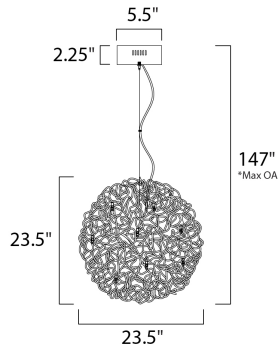

*max overall height of fixture

MEASUREMENTS

DIMENSION : 23.5" L x 23.5" W x 23.5" H
 MAX OAH : 147" OAH
 CANOPY : 5.5" W x 2.25" H x 5.5" L
 HANGING WEIGHT : 17.6 lb

LAMPING

INPUT VOLTAGE : 120V
 LUMENS : 1,250 Rated (1,200 Del.)
 BULB : 12 x 1.2W LED 12V G4 , 14W Total
 BULB INCLUDED : (Included)
 DIMMABLE : Electronic Low Voltage (ELV)
 CRI : 80+ CRI
 COLOR_TEMP : 3000K