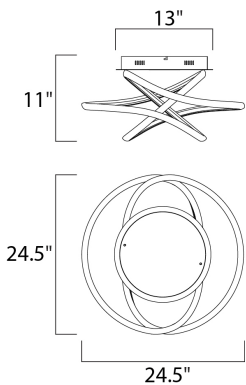

**MEASUREMENTS**

DIMENSION : 24.5" L x 24.5" W x 11" H  
 MAX OAH : 13" OAH  
 CANOPY : 13" W x 1.5" H x 13" L  
 HANGING WEIGHT : 8.4 lb

**LAMPING**

INPUT VOLTAGE : 120-277V  
 LUMENS : 3,640 Rated (2,340 Del.)  
 BULB : 1 x 52W LED PCB Integrated , 52W Total  
 BULB INCLUDED : (Integrated)  
 DIMMABLE : Only at 120V with ELV  
 CRI : 90+ CRI  
 COLOR\_TEMP : 3000K