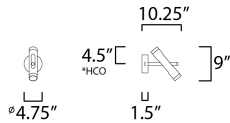

LAMPING

INPUT VOLTAGE : 120V
LUMENS : 480 Rated (413 Del.)
BULB : 2 x 3W LED PCB Integrated , 6W Total
BULB INCLUDED : (Integrated)
DIMMABLE : Triac CL or ELV
CRI : 80+ CRI
COLOR_TEMP : 3000K
LIGHTING_DIRECTION : Omni