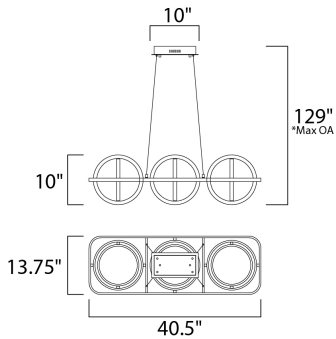

PRODUCT DESCRIPTION

A very unique and interesting design that features concentric bands of Polished Chrome or Black that rotate on 3 axis points and adjusts in multiple directions similar to a gyro. The edge of each slender band encases a small LED strip covered by a frosted lens. This work of art is so much more than just a lighting fixture.

*max overall height

MEASUREMENTS

DIMENSION : 40.5" L x 13.75" W x 10" H
 MAX OAH : 129" OAH
 CANOPY : 4.75" W x 2" H x 10" L
 HANGING WEIGHT : 13.2 lb

LAMPING

INPUT VOLTAGE : 120V
 LUMENS : 5,140 Rated
 BULB : 6 x 73W LED PCB Integrated , 73W Total
 BULB INCLUDED : (Integrated)
 DIMMABLE : Triac CL
 CRI : 80+ CRI
 COLOR_TEMP : 3000K

FINISHES OPTION

 Black / Polished Chrome

MATERIAL

Aluminum, Metal, Acrylic

RATINGS

cETLus
 Dry Location

ADDITIONAL

ADJUSTABLE
 SLOPE: 120
 OPERATING TEMPERATURE:
 -20°C (-4°F), 40°C (104°F)