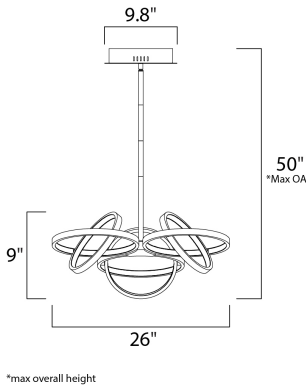

PRODUCT DESCRIPTION

A very unique and interesting design that features concentric bands of Polished Chrome or Black that rotate on 3 axis points and adjusts in multiple directions similar to a gyro. The edge of each slender band encases a small LED strip covered by a frosted lens. This work of art is so much more than just a lighting fixture.

MEASUREMENTS

DIMENSION : 26" L x 26" W x 9" H
 MAX OAH : 50" OAH
 CANOPY : 9.8" W x 2" H x 9.8" L
 HANGING WEIGHT : 9.02 lb

LAMPING

INPUT VOLTAGE : 120V
 LUMENS : 5,140 Rated
 BULB : 6 x 73W LED PCB Integrated , 73W Total
 BULB INCLUDED : (Integrated)
 DIMMABLE : Triac CL
 CRI : 80+ CRI
 COLOR_TEMP : 3000K